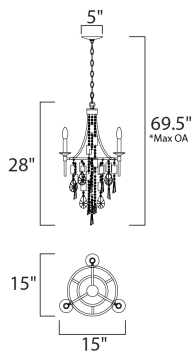

\*max overall height

**MEASUREMENTS**

- DIMENSION : 15" L x 15" W x 28" H
- MAX OAH : 69.5" OAH
- CANOPY : 5" W x 1.25" H x 5" L
- HANGING WEIGHT : 6.6 lb
- WIRE LENGTH : 120"

**LAMPING**

- INPUT VOLTAGE : 120V
- BULB : 3 x 60W Incandescent E12 Candelabra , 180W Total
- BULB INCLUDED : (Not Included)
- DIMMABLE : Yes